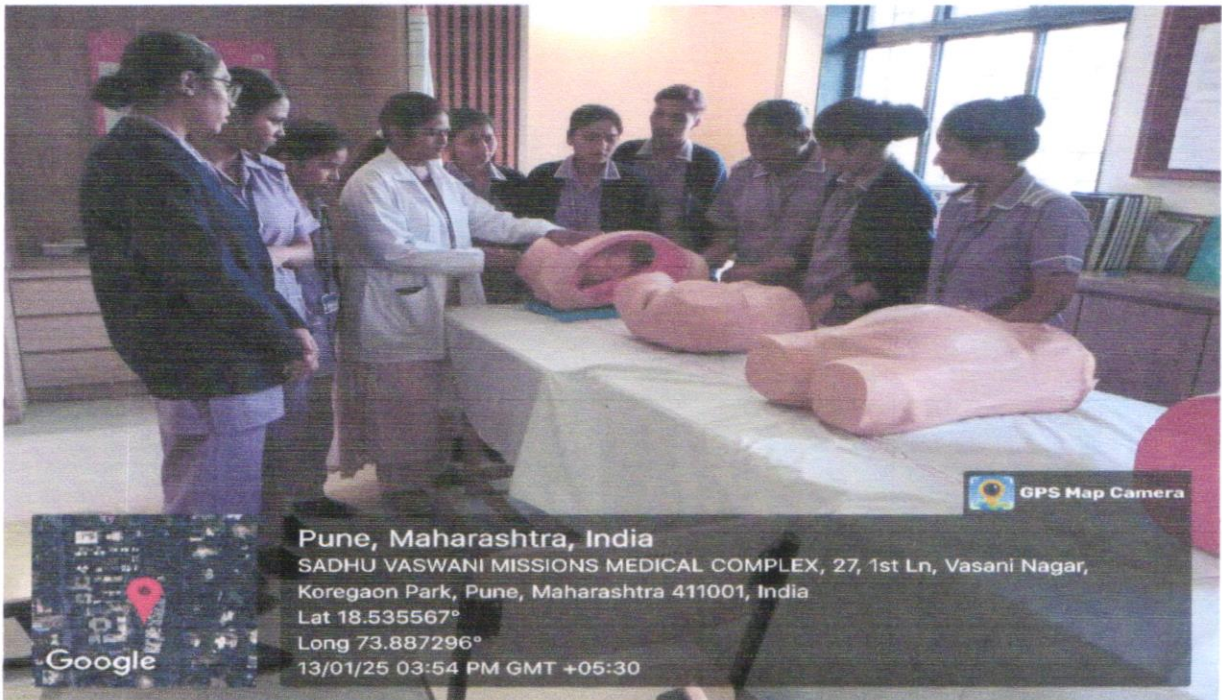

SADHU VASWANI COLLEGE OF NURSING

Anatomy Lab

PRINCIPAL
Sadhu Vaswani College
of Nursing
Koregaon Park, Pune-1.

Fundamental Lab

M. Lakshmi

PRINCIPAL
Sadhu Vaswani College
of Nursing
Koregaon Park, Pune-1.

Medical Surgical Lab

M. D. D. S.

PRINCIPAL
Sadhu Vaswani College
of Nursing
Koregaon Park, Pune-1.

OBGYN Lab

Pune, Maharashtra, India
SADHU VASWANI MISSIONS MEDICAL COMPLEX, 27, 1st Ln, Vasani Nagar,
Koregaon Park, Pune, Maharashtra 411001, India
Lat 18.535567°
Long 73.887296°
13/01/25 03:54 PM GMT +05:30