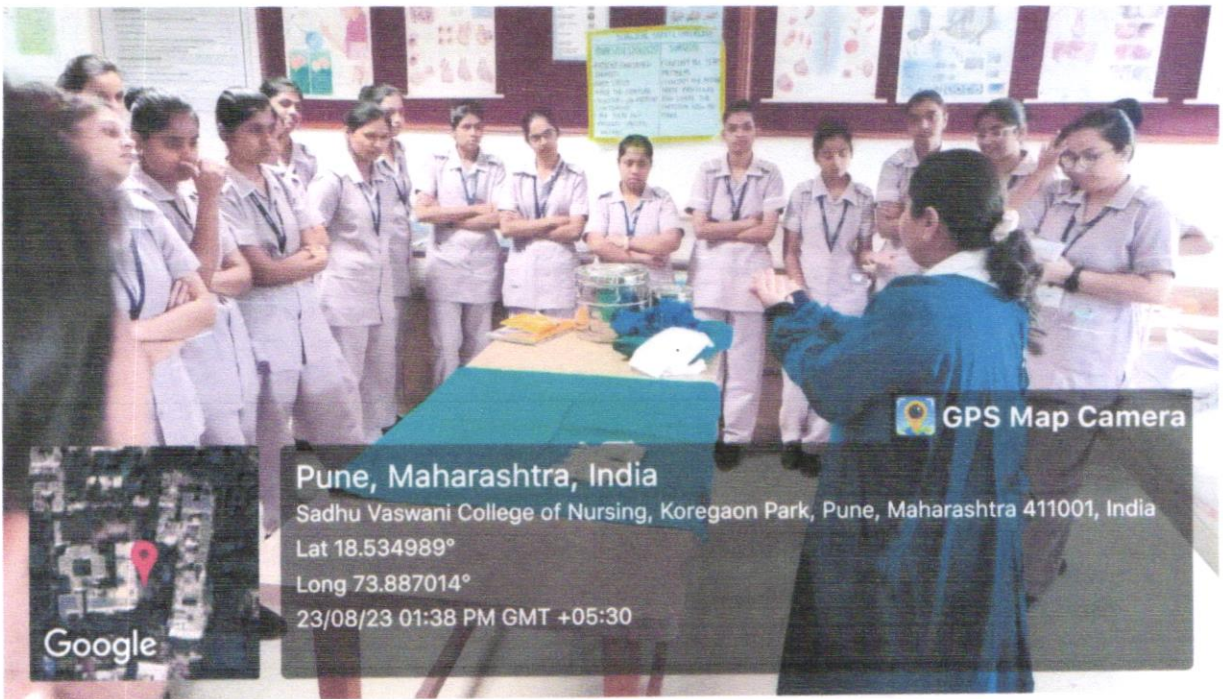

SADHU VASWANI COLLEGE OF NURSING

Anatomy Lab

PRINCIPAL
Sadhu Vaswani College
of Nursing
Koregaon Park, Pune-1.

Fundamental Lab

M. Lakshmi

PRINCIPAL
Sadhu Vaswani College
of Nursing
Koregaon Park, Pune-1.

Medical Surgical Lab

M. D. D. S.

PRINCIPAL
Sadhu Vaswani College
of Nursing
Koregaon Park, Pune-1.

OBGYN Lab

Pune, Maharashtra, India
SADHU VASWANI MISSIONS MEDICAL COMPLEX, 27, 1st Ln, Vasani Nagar,
Koregaon Park, Pune, Maharashtra 411001, India
Lat 18.535567°
Long 73.887296°
13/01/25 03:54 PM GMT +05:30